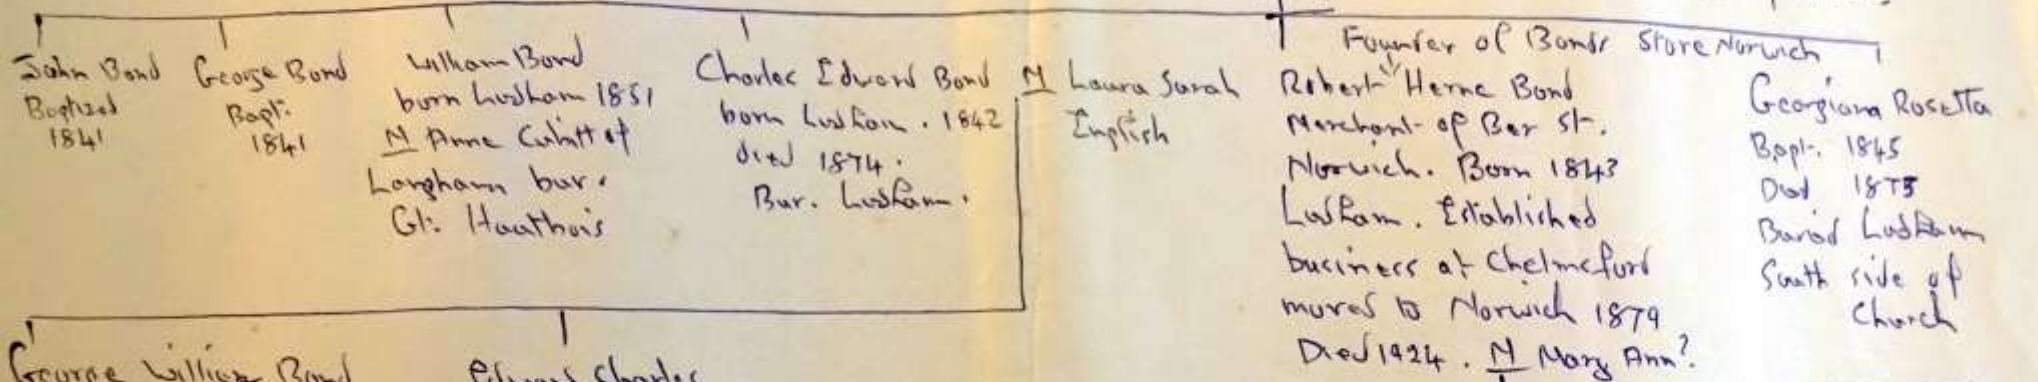

Few details.

Descendants of Bond. Farmers of Hall Common Farm Lusham, Thatched Farmhouse

John Bond Inn Keeper 1809. date of trade
George Bond Farmer 1836. date of trade.

George William Bond of Exchange Square Blyburgab. Beech. Bapt. 1872. Died 1910. Cremated St. Faiths M Kate Jane Osmond of Curram. Wilts. who died 1962 age 86.

Edward Charles Bond Corn Merchant. Beech. M Linn Rod?

William Bond of Norwich. Entered family business 1897 Died 1944

Jessie Died as Spinster

John Owen Bond Architect. M Florence Bowhill. He built 'Womack View' Common Rd. Next to Lovers Lane. Now known as 'White House'.